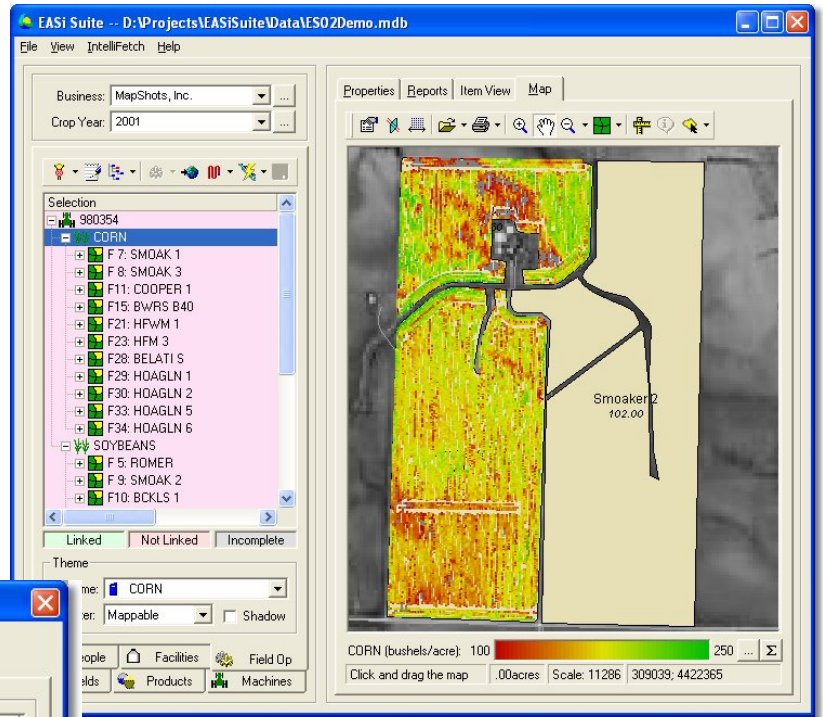

The screenshot shows the EASi Suite application window. The title bar reads "EASi Suite -- D:\Projects\EASiSuite\Data\ES02Demo.mdb". The interface includes a menu bar (File, View, IntelliFetch, Help), a toolbar, and a sidebar with a tree view of the project structure. The main area displays a map of agricultural fields with labels such as "Bowers 7", "Bowers B40", "Bowers S40", "Cooper Farm", "Hoaglin Farm", "Hoaglin 1", "BoCom", and "Ingham". A scale bar at the bottom indicates ".00acres Scale: 45414".

EASi Suite has full support for creating maps that are useful for conventional crop production practices without reducing its ability to deal with the latest in Precision Ag technology.

EASi Suite also has components for detailed tracking of non-spatial records such as scale tickets. In fact, EASi Suite has a built-in grain inventory management system that was built specifically to help you document the identity of your production and prove FSA yields.

MapShots

Data Management Solutions for Agriculture

4610 Ansley Lane
 Cumming, GA 30040
 Phone: 678-513-6093
www.mapshots.com

EASi Suite Features Include:

- Strong support for the FODM standard. An open architecture framework for field operations that has been endorsed by John Deere and Pioneer Hi-Bred.
- Tracking all resources used in crop production: people, machinery, products, facilities.
- Support of the Common Land Unit concept implemented by FSA. Fields remain constant from year to year and are divided into crop zones within specific crop years.

- IntelliFetch™ data synchronization processes so that you can keep your database current with information from your service providers and other farming partners.

- A powerful set of GIS editors optimized for crop production tasks... field buffering, area measurement, etc.
- Optimized batch printing processes.
- Over 200 reports