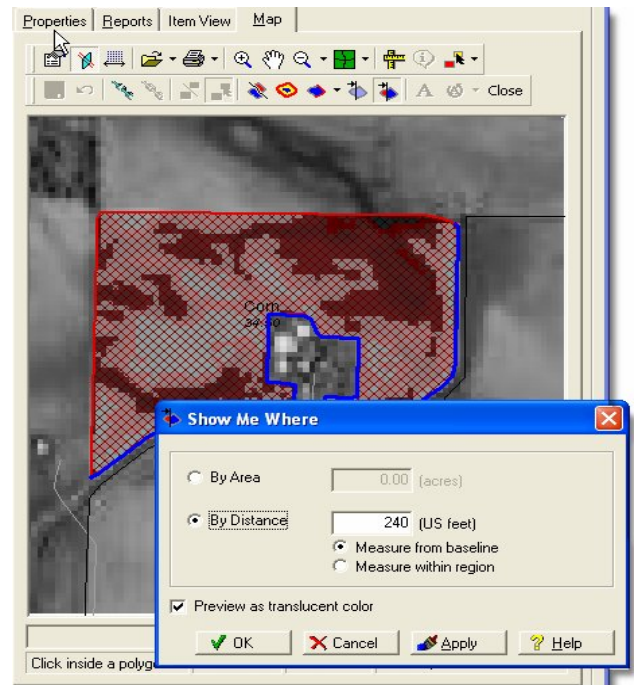

The screenshot shows the EASi Suite application window. The title bar reads "EASi Suite -- D:\Projects\EASiSuite\Data\ES02Demo.mdb". The interface includes a menu bar (File, View, IntelliFetch, Help), a toolbar, and a sidebar with a tree view of the project structure. The main area displays a map of agricultural fields with labels such as "Bowers 7", "Bowers B40", "Bowers S40", "Cooper Farm", "Hoaglin Farm", "Hoaglin 1", "BoCom", and "Ingham". A scale bar at the bottom indicates ".00acres Scale: 45414".

EASi Suite has full support for creating maps that are useful for conventional crop production practices without reducing its ability to deal with the latest in Precision Ag technology.

EASi Suite also has components for detailed tracking of non-spatial records such as scale tickets. In fact, EASi Suite has a built-in grain inventory management system that was built specifically to help you document the identity of your production and prove FSA yields.

MapShots

Data Management Solutions for Agriculture

4610 Ansley Lane
 Cumming, GA 30040
 Phone: 678-513-6093
www.mapshots.com

EASi Suite Features Include:

- Strong support for the FODM standard. An open architecture framework for field operations that has been endorsed by John Deere and Pioneer Hi-Bred.
- Tracking all resources used in crop production: people, machinery, products, facilities.
- Support of the Common Land Unit concept implemented by FSA. Fields remain constant from year to year and are divided into crop zones within specific crop years.

- IntelliFetch™ data synchronization processes so that you can keep your database current with information from your service providers and other farming partners.

- A powerful set of GIS editors optimized for crop production tasks... field buffering, area measurement, etc.
- Optimized batch printing processes.
- Over 200 reports