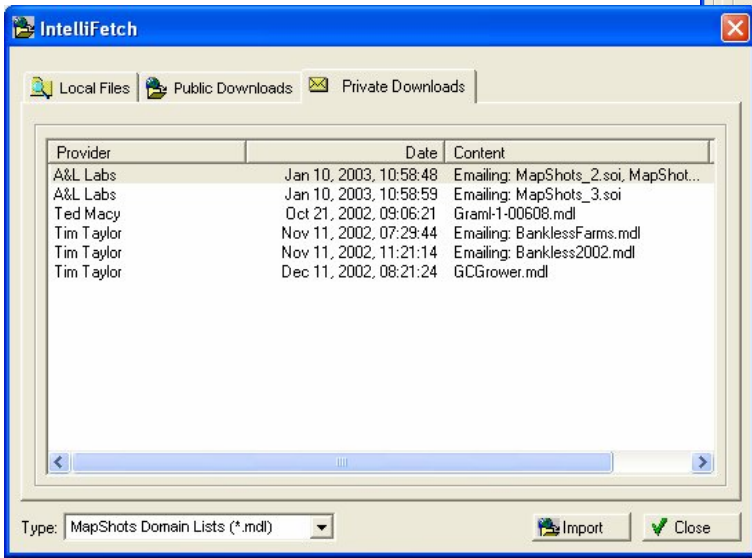

EASi Suite Features Include:

- Strong support for the FODM standard. An open architecture framework for field operations that has been endorsed by John Deere and Pioneer Hi-Bred.
- Tracking all resources used in crop production: people, machinery, products, facilities.
- Support of the Common Land Unit concept implemented by FSA. Fields remain constant from year to year and are divided into crop zones within specific crop years.

- IntelliFetch™ data synchronization processes so that you can keep your database current with information from your service providers and other farming partners.